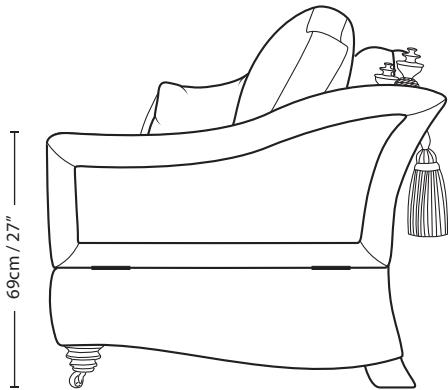

## 3.5 SEATER FORMAL CUSHION

18cm / 7"      206cm / 81"      18cm / 7"

69cm / 27"

94cm / 37"

53cm / 21"

92cm / 36"

242cm / 95"

Overall Height	Overall Width	Overall Depth	Arm Height	Back Height of Frame	Seat Height	Arm Width	Inside Width Arm to Arm	Seat Depth to Cushions	Seat Depth no Cushions
94cm / 37"	242cm / 95"	112cm / 44"	69cm / 27"	92cm / 36"	53cm / 21"	18cm / 7"	206cm / 81"	56cm / 22"	76cm / 30"

Seating sizes vary to a great extent and particularly wherever there are soft cushions involved, this is magnified with front of seat to back cushion depths, whilst formal back cushions will vary with age and plumping. It is essential to note that scatter back cushion depths will adjust from which point you measure, overtime and with plumping, the accurate measurement does not exist as it will resize each and every time you enjoy its comfort.