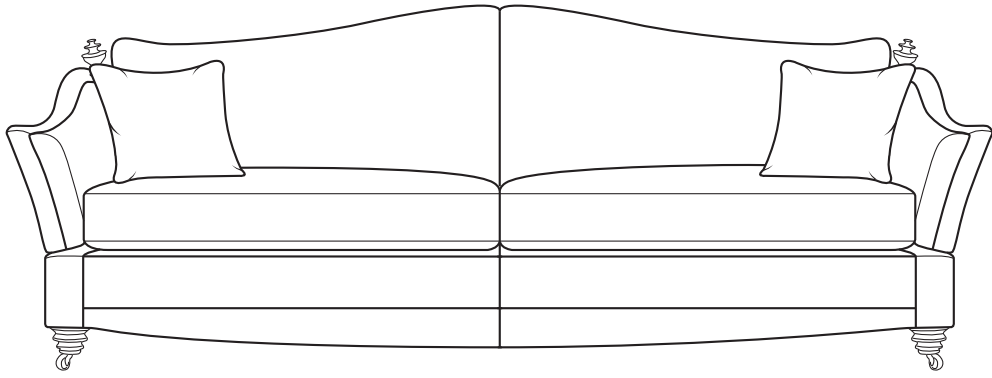

# BELLAGIO

## 3.5 SEATER FORMAL CUSHION

18cm / 7"      206cm / 81"      18cm / 7"

69cm / 27"

94cm / 37"

53cm / 21"

92cm / 36"

242cm / 95"

Overall Height	Overall Width	Overall Depth	Arm Height	Back Height of Frame	Seat Height	Arm Width	Inside Width Arm to Arm	Seat Depth to Cushions	Seat Depth no Cushions
94cm / 37"	242cm / 95"	112cm / 44"	69cm / 27"	92cm / 36"	53cm / 21"	18cm / 7"	206cm / 81"	56cm / 22"	76cm / 30"

Seating sizes vary to a great extent and particularly wherever there are soft cushions involved, this is magnified with front of seat to back cushion depths, whilst formal back cushions will vary with age and plumping. It is essential to note that scatter back cushion depths will adjust from which point you measure, overtime and with plumping, the accurate measurement does not exist as it will resize each and every time you enjoy its comfort.