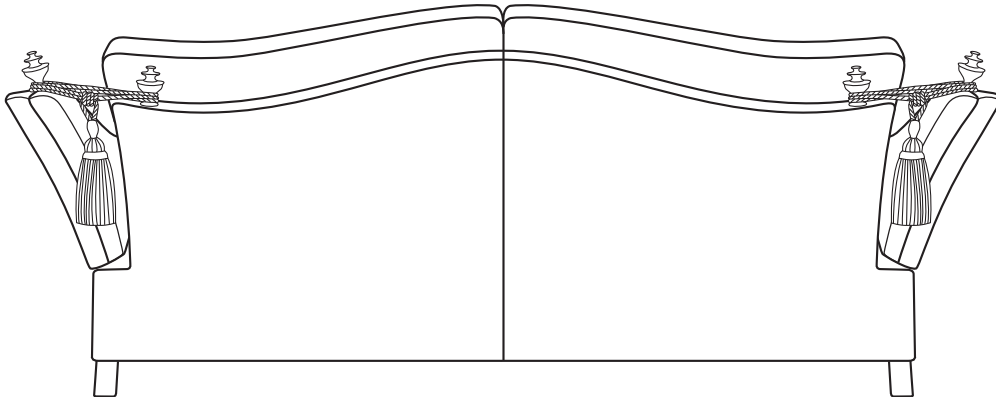

## 3.5 SEATER FORMAL CUSHION

18cm / 7"      206cm / 81"      18cm / 7"

69cm / 27"

94cm / 37"

53cm / 21"

92cm / 36"

242cm / 95"

Overall Height	Overall Width	Overall Depth	Arm Height	Back Height of Frame	Seat Height	Arm Width	Inside Width Arm to Arm	Seat Depth to Cushions	Seat Depth no Cushions
94cm / 37"	242cm / 95"	112cm / 44"	69cm / 27"	92cm / 36"	53cm / 21"	18cm / 7"	206cm / 81"	56cm / 22"	76cm / 30"

Seating sizes vary to a great extent and particularly wherever there are soft cushions involved, this is magnified with front of seat to back cushion depths, whilst formal back cushions will vary with age and plumping. It is essential to note that scatter back cushion depths will adjust from which point you measure, overtime and with plumping, the accurate measurement does not exist as it will resize each and every time you enjoy its comfort.