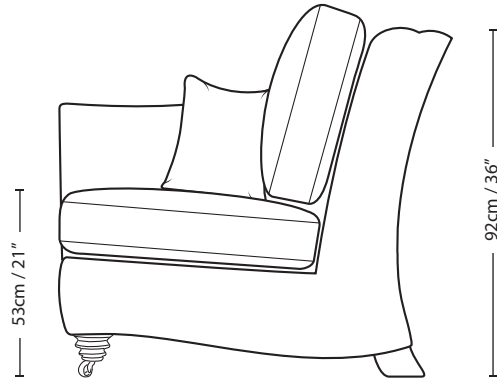

## 3.5 SEATER FORMAL CUSHION

18cm / 7"      206cm / 81"      18cm / 7"

69cm / 27"

94cm / 37"

53cm / 21"

92cm / 36"

242cm / 95"

Overall Height	Overall Width	Overall Depth	Arm Height	Back Height of Frame	Seat Height	Arm Width	Inside Width Arm to Arm	Seat Depth to Cushions	Seat Depth no Cushions
94cm / 37"	242cm / 95"	112cm / 44"	69cm / 27"	92cm / 36"	53cm / 21"	18cm / 7"	206cm / 81"	56cm / 22"	76cm / 30"

Seating sizes vary to a great extent and particularly wherever there are soft cushions involved, this is magnified with front of seat to back cushion depths, whilst formal back cushions will vary with age and plumping. It is essential to note that scatter back cushion depths will adjust from which point you measure, overtime and with plumping, the accurate measurement does not exist as it will resize each and every time you enjoy its comfort.